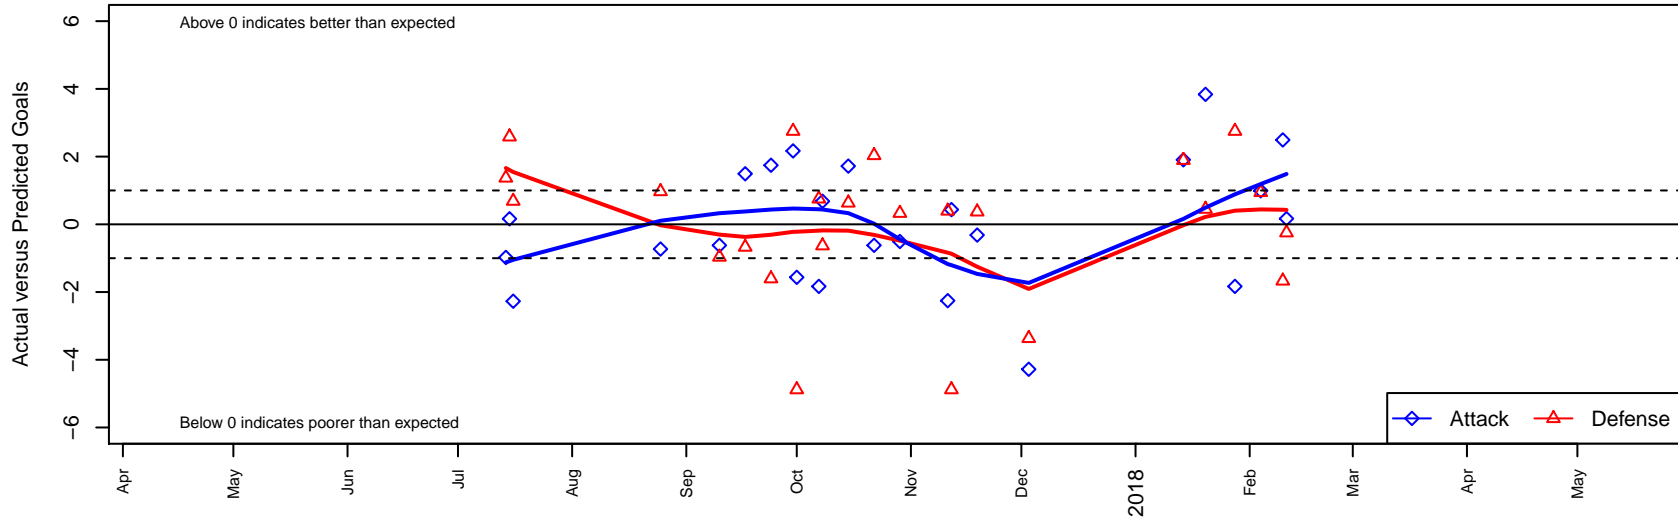

# Crossfire Yakima A B00

Crossfire Yakima  
 Yakima, WA  
 B00 total strength=1705  
 attack=50.62 defense=10.46  
 fall league = RCL B00 Div 2

alt names used:  
 Crossfire Yakima -B00 A  
 Crossfire Yakima -B00 A

Venues played:  
 2017 Nike Crossfire Challenge Gold Group U19  
 2017 Summer Slam Gold/Silver  
 2017 RCL B00 Div 2  
 2017 WYS Presidents Cup B00 Division 1

**Crossfire Yakima A B00**  
 Dots are actual minus expected GF (blue circles) and GA (red triangles).  
 Blue line is smoothed change in attack strength. Red is smoothed change in defense strength.

**attack and defense variance (black dot)  
relative to other teams  
and top 10 in region**

**attack and defense rating  
relative to others at age  
and all opponents in last 13 months**

**Performance relative to 13 month average**