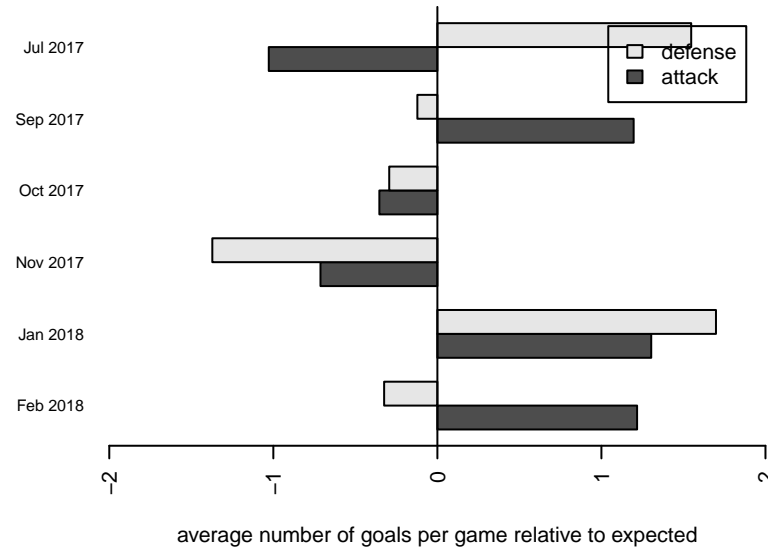

Performance relative to 13 month average