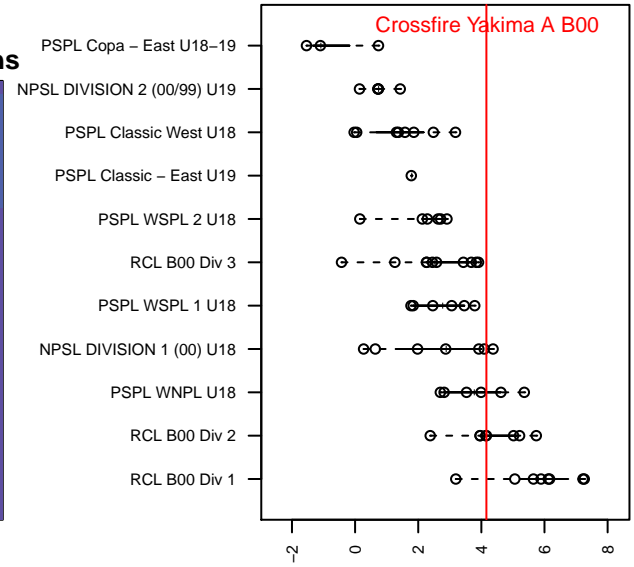

# Crossfire Yakima A B00

Crossfire Yakima  
 Yakima, WA  
 B00 total strength=1705  
 attack=50.62 defense=10.46  
 fall league = RCL B00 Div 2

alt names used:  
 Crossfire Yakima -B00 A  
 Crossfire Yakima -B00 A

Venues played:  
 2017 Nike Crossfire Challenge Gold Group U19  
 2017 Summer Slam Gold/Silver  
 2017 RCL B00 Div 2  
 2017 WYS Presidents Cup B00 Division 1

**Crossfire Yakima A B00**  
 Dots are actual minus expected GF (blue circles) and GA (red triangles).  
 Blue line is smoothed change in attack strength. Red is smoothed change in defense strength.

**attack and defense variance (black dot)  
relative to other teams  
and top 10 in region**

**attack and defense rating  
relative to others at age  
and all opponents in last 13 months**

**Performance relative to 13 month average**