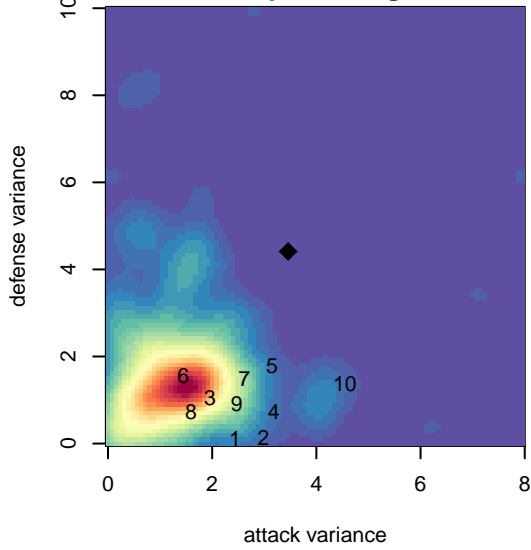

# Crossfire Yakima A B00

Crossfire Yakima  
 Yakima, WA  
 B00 total strength=1705  
 attack=50.62 defense=10.46  
 fall league = RCL B00 Div 2

alt names used:  
 Crossfire Yakima -B00 A  
 Crossfire Yakima -B00 A

Venues played:  
 2017 Nike Crossfire Challenge Gold Group U19  
 2017 Summer Slam Gold/Silver  
 2017 RCL B00 Div 2  
 2017 WYS Presidents Cup B00 Division 1

**Crossfire Yakima A B00**  
 Dots are actual minus expected GF (blue circles) and GA (red triangles).  
 Blue line is smoothed change in attack strength. Red is smoothed change in defense strength.

**attack and defense variance (black dot)  
relative to other teams  
and top 10 in region**

**attack and defense rating  
relative to others at age  
and all opponents in last 13 months**

**Performance relative to 13 month average**