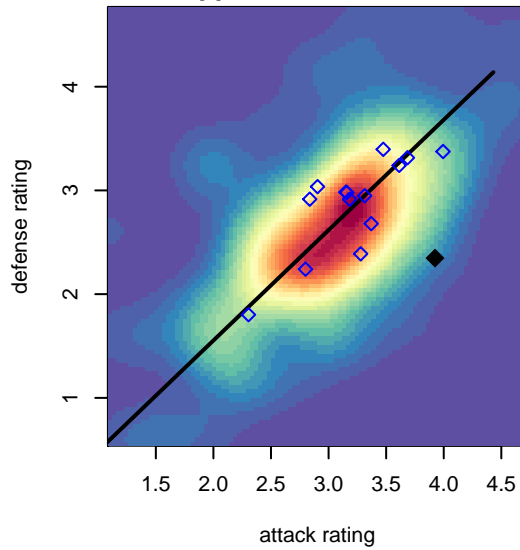

# Crossfire Yakima A B00

Crossfire Yakima  
 Yakima, WA  
 B00 total strength=1705  
 attack=50.62 defense=10.46  
 fall league = RCL B00 Div 2

alt names used:  
 Crossfire Yakima -B00 A  
 Crossfire Yakima -B00 A

Venues played:  
 2017 Nike Crossfire Challenge Gold Group U19  
 2017 Summer Slam Gold/Silver  
 2017 RCL B00 Div 2  
 2017 WYS Presidents Cup B00 Division 1

**Crossfire Yakima A B00**  
 Dots are actual minus expected GF (blue circles) and GA (red triangles).  
 Blue line is smoothed change in attack strength. Red is smoothed change in defense strength.

**attack and defense variance (black dot)  
relative to other teams  
and top 10 in region**

**attack and defense rating  
relative to others at age  
and all opponents in last 13 months**

**Performance relative to 13 month average**