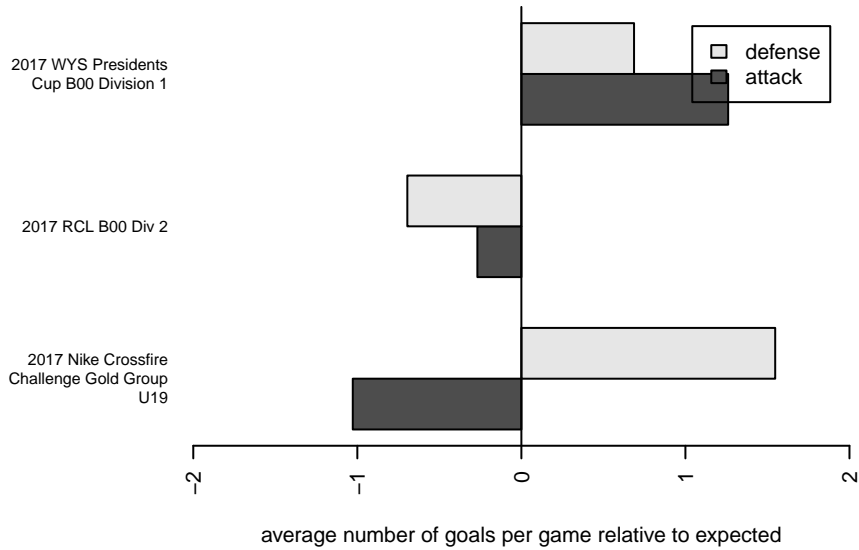

# Crossfire Yakima A B00

Crossfire Yakima  
 Yakima, WA  
 B00 total strength=1705  
 attack=50.62 defense=10.46  
 fall league = RCL B00 Div 2

alt names used:  
 Crossfire Yakima -B00 A  
 Crossfire Yakima -B00 A

Venues played:  
 2017 Nike Crossfire Challenge Gold Group U19  
 2017 Summer Slam Gold/Silver  
 2017 RCL B00 Div 2  
 2017 WYS Presidents Cup B00 Division 1

**Crossfire Yakima A B00**  
 Dots are actual minus expected GF (blue circles) and GA (red triangles).  
 Blue line is smoothed change in attack strength. Red is smoothed change in defense strength.

**attack and defense variance (black dot)  
relative to other teams  
and top 10 in region**

**attack and defense rating  
relative to others at age  
and all opponents in last 13 months**

**Performance relative to 13 month average**